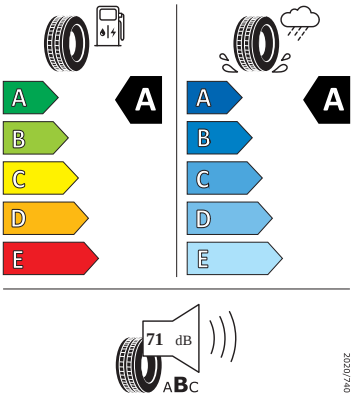

- Bridgestone 215/55 R17

BRIDGESTONE

13952

215/55 R17 94 V

C1